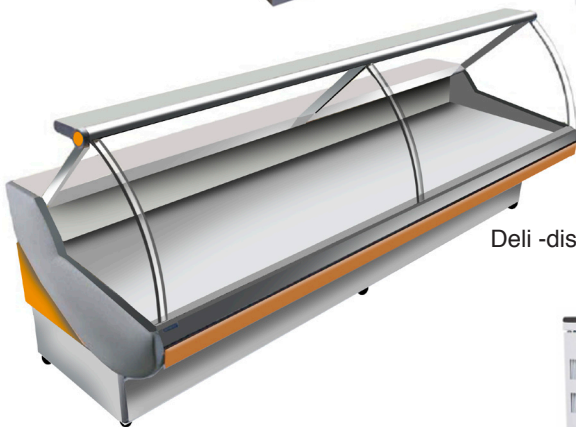

Single Glass Door Upright Fridge

MOBI-FRIDGE HIRE

Short and Long Term Rentals
Call, fax or email us to
discuss your requirements.

(02) 9808 2081

Fax: (02) 9808 1810
rentals@mobifridge.com.au

www.mobifridge.com.au

Double Glass Door Upright Fridge

Small Bar Fridge

Medium Bar Fridge

Counter Top

Deli -display

Chest freezer

Back bar (white) 2-door

Cake Display